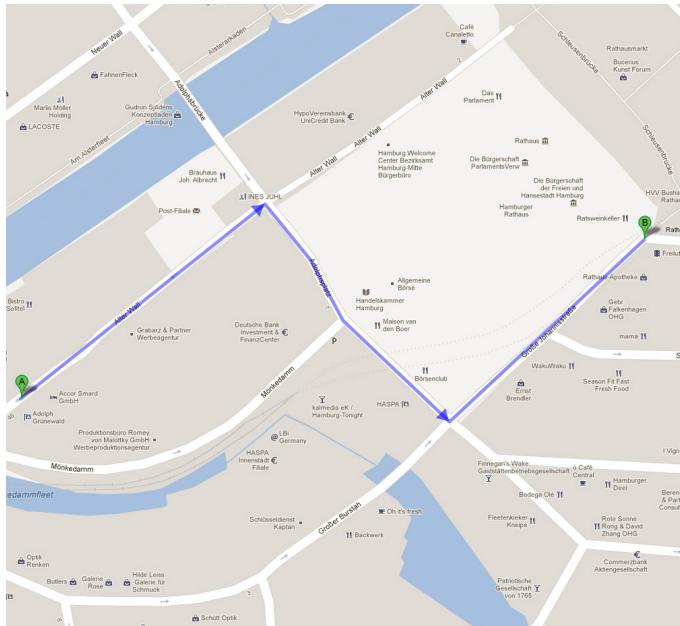

ITINERARY

HOTEL => DINNER VENUE

Directions from Hotel Sofitel (A) to Dinner Venue (B)
6 min by foot

A) Hotel Sofitel

Address: Alter Wall 40, 20457 Hamburg

1. Take the North-East Direction on Alter Wall towards Adolfsbrücke
2. Turn Right on Adolfsplatz
3. Turn Left on Große Johannisstraße

B) Parliament

Address: Rathausmarkt 1, 20095 Hamburg
Entrance of the Restaurant: Große Johannisstraße