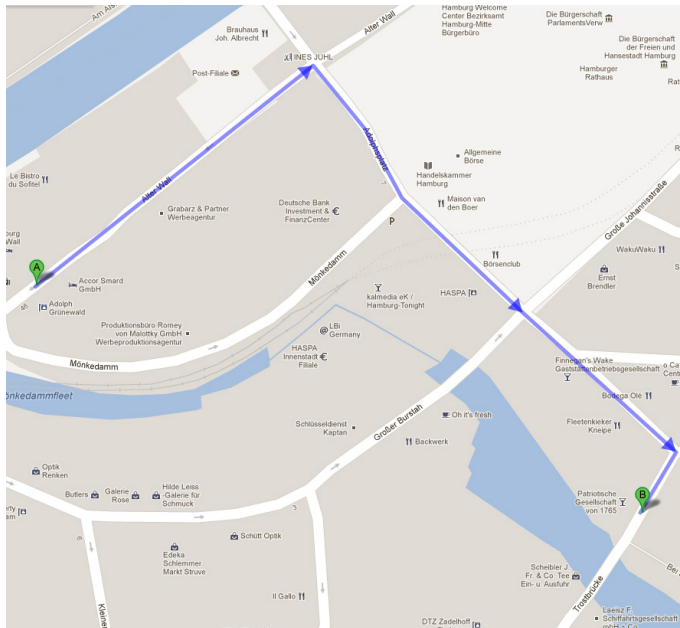

## HOTEL => FORUM VENUE

Directions from Hotel Sofitel (A) to Forum Venue (B)  
*5 min by foot*

### A) Hotel Sofitel

Address: Alter Wall 40, 20457 Hamburg

1. Take the North-East Direction on Alter Wall towards Adolphsbrücke
2. Turn Right on Adolphsplatz
3. Continue on Börsenbrücke
4. Turn Right on Trostbrücke

### A) Hotel Sofitel

Address: Alter Wall 40, 20457 Hamburg

1. Take the North-East Direction on Alter Wall towards Adolfsbrücke
2. Turn Right on Adolfsplatz
3. Turn Left on Große Johannisstraße

### B) Parliament

Address: Rathausmarkt 1, 20095 Hamburg  
Entrance of the Restaurant: Große Johannisstraße